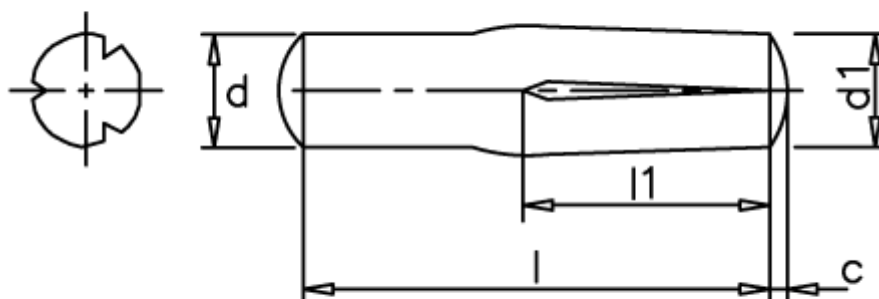

Data Sheet

Article number: 08043514

Description: KLEE Slotted pin S4 5x12
Steel

Measures

c = 0,75

d = 5.0

d1 = 5.15

l1 = 1/2 l

Length = 12